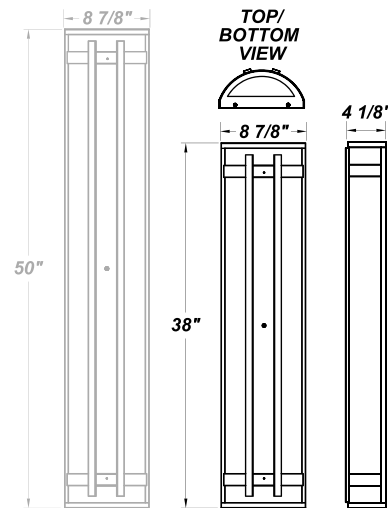

## FEATURES

- 120V - 277V
- Aluminum Reflector w/ Hi-Reflectance White Powder Coat Finish
- CSA Listed Wet Location For Wall Mount Only
- Die Cast Aluminum End Caps w/ Matte Silver Polyester Powder Coat Finish
- Extruded Aluminum Housing w/ Matte Silver Polyester Powder Coat Finish
- Fixture Mounts Directly to Surface w/ Two Wall Anchors (Not Included)
- High Impact White Acrylic Diffuser (50% DR Acrylic)
- Internal Motion Sensor
- LED Light Fixture
- Over-Voltage and Over-Current
- Recessed Steel Screws

## LINE DRAWING

LINE DRAWING NOT TO SCALE