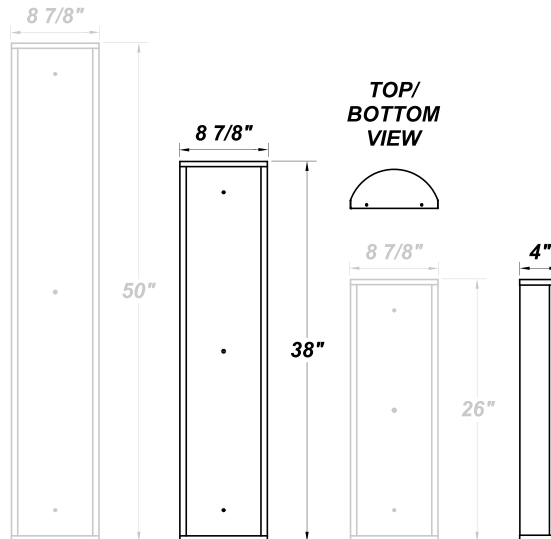

GUARDIAN W MSI LED 38"

Architectural Outdoor

PROJECT:	
TYPE:	
PO#:	QTY:
COMMENTS:	

FEATURES

- [Internal Motion Sensor](#)
- Extruded Aluminum Housing w/ Matte Silver Polyester Powder Coat Finish
- Die Cast Aluminum End Caps w/ Matte Silver Polyester Powder Coat Finish
- High Impact White Acrylic Diffuser (50% DR Acrylic)
- Aluminum Reflector w/ Hi-Reflectance White Powder Coat Finish
- Recessed Steel Screws
- Fixture Mounts Directly to Surface w/ Two Wall Anchors (Not Included)
- Over-Voltage and Over-Current
- 120V - 277V
- ADA Compliant
- CSA Listed Wet Location For Wall Mount Only
- LED Light Fixture

LINE DRAWING

FINISHES

Antique Copper

Antique Silver

Bronze Mist

Matte Silver

Sand

Swedish Steel

Textured Black

Textured Bronze

Textured White

For RAL Colors & Custom Match - Contact Teron Lighting Inc.