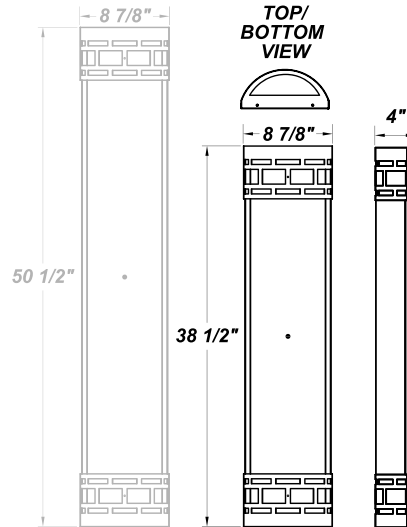

GUARDIAN W DMC MSI LED 38"

Architectural Outdoor

PROJECT:	
TYPE:	
PO#:	QTY:
COMMENTS:	

FEATURES

- 120V - 277V
- ADA Compliant
- Aluminum Reflector w/ Hi-Reflectance White Powder Coat Finish
- CSA Listed Wet Location For Wall Mount Only
- Die Cast Aluminum End Caps w/ Matte Silver Polyester Powder Coat Finish
- Extruded Aluminum Housing w/ Matte Silver Polyester Powder Coat Finish
- Fixture Mounts Directly to Surface w/ Two Wall Anchors (Not Included)
- High Impact White Acrylic Diffuser (50% DR Acrylic)
- Internal Motion Sensor
- LED Light Fixture
- Over-Voltage and Over-Current
- Recessed Steel Screws

LINE DRAWING

LINE DRAWING NOT TO SCALE

FINISHES

Antique Copper

Antique Silver

Bronze Mist

Matte Silver

Sand

Swedish Steel

Textured Black

Textured Bronze

Textured White

For RAL Colors & Custom Match - Contact Teron Lighting Inc.