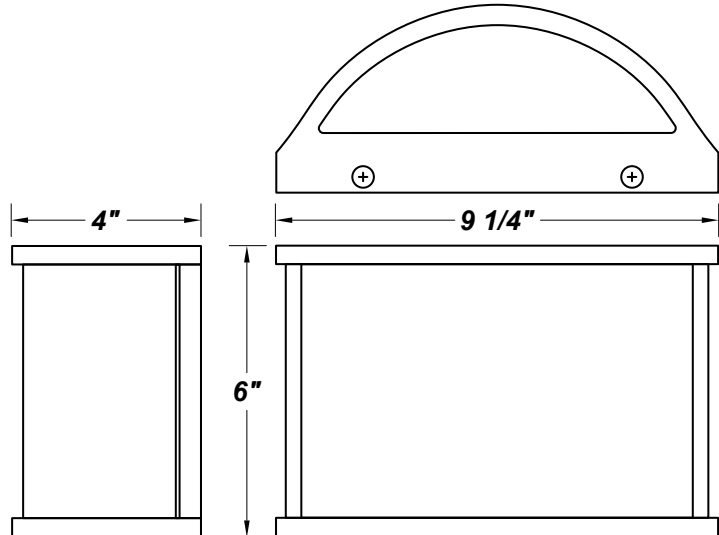

LINE DRAWING

LINE DRAWING NOT TO SCALE

FINISHES

Antique Copper

Antique Silver

Bronze Mist

Matte Silver

Metallic Black

Sand

Swedish Steel

Textured Black

Textured Bronze

Textured White

For RAL Colors & Custom Match - Contact Teron Lighting Inc.