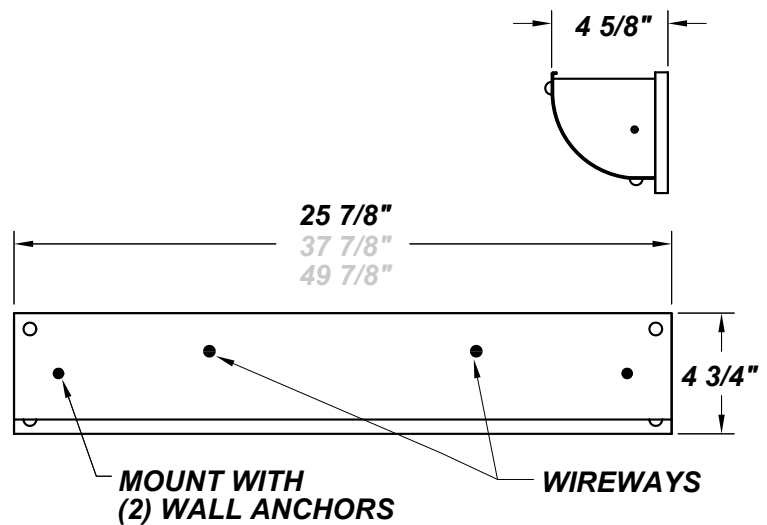

COPPER CREEK 25"

Architectural Indoor

PROJECT:	
TYPE:	
PO#:	QTY:
COMMENTS:	

FEATURES

- Steel Housing with Brushed Nickel Plate Powder Coat Finish
- Steel Trim and Accents with Brushed Nickel Plate Powder Coat Finish
- Matte White Acrylic Diffuser
- Mounts Directly to Surface w/ Two Wall Anchors (Not Included)
- CSA Listed Damp Location For Surface Mount

LINE DRAWING

LINE DRAWING NOT TO SCALE

FINISHES

Antique Copper	Antique Silver	Bronze Mist	Matte Silver	Metallic Black	Sand
Swedish Steel	Textured Black	Textured Bronze	Textured White		

For RAL Colors & Custom Match - Contact Teron Lighting Inc.