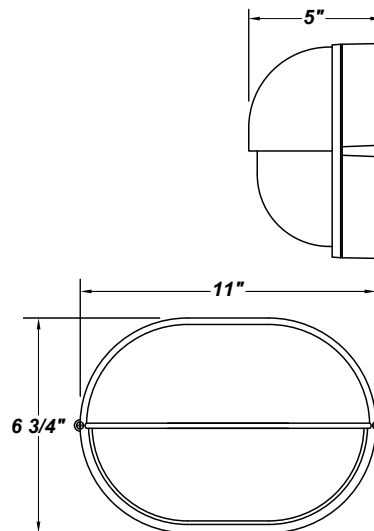

LINE DRAWING

LINE DRAWING NOT TO SCALE

FINISHES

Antique Copper

Antique Silver

Bronze Mist

Matte Silver

Metallic Black

Sand

Swedish Steel

Textured Black

Textured Bronze

Textured White

For RAL Colors & Custom Match - Contact Teron Lighting Inc.