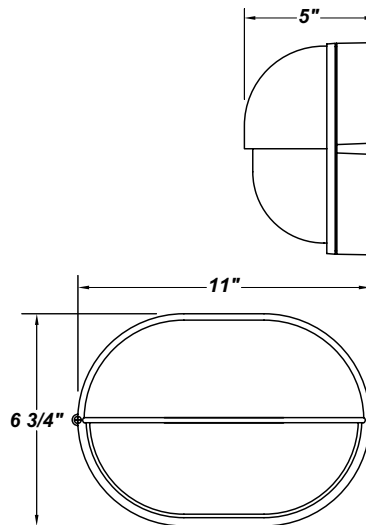

LINE DRAWING

LINE DRAWING NOT TO SCALE

FINISHES

Antique Copper

Antique Silver

Bronze Mist

Matte Silver

Sand

Swedish Steel

Textured Black

Textured Bronze

Textured White

For RAL Colors & Custom Match - Contact Teron Lighting Inc.