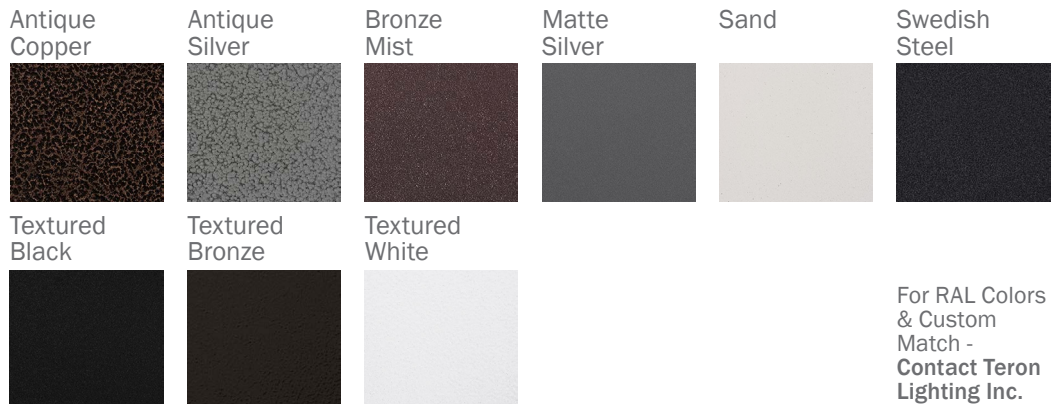

FINISHES

For RAL Colors & Custom Match - Contact Teron Lighting Inc.