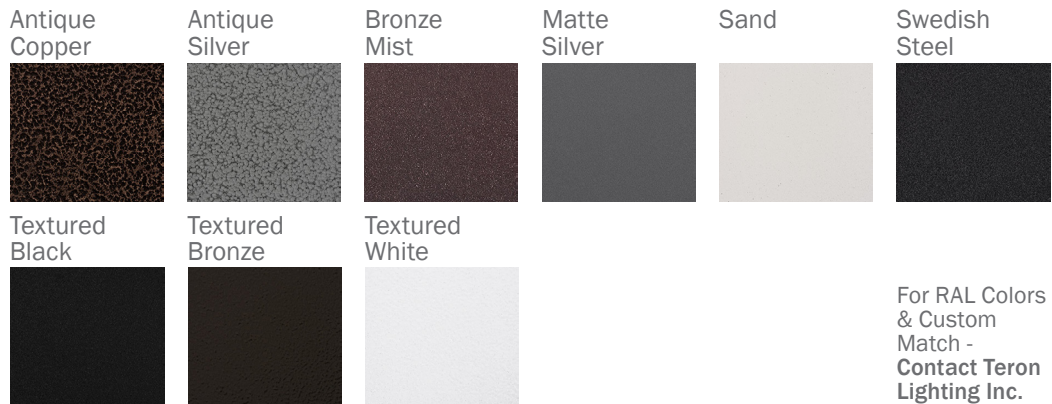

FINISHES

For RAL Colors & Custom Match - Contact Teron Lighting Inc.