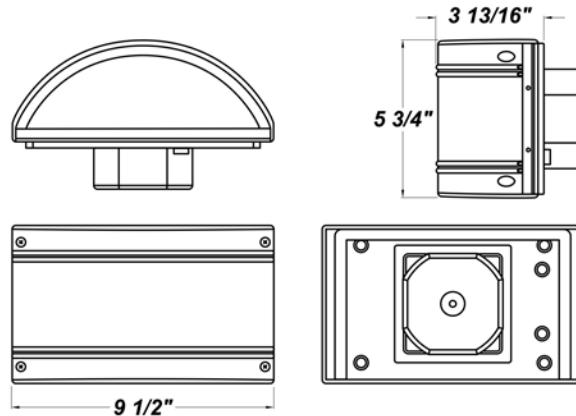

LINE DRAWING

LINE DRAWING NOT TO SCALE

FINISHES

Antique Copper

Antique Silver

Bronze Mist

Matte Silver

Sand

Swedish Steel

Textured Black

Textured Bronze

Textured White

For RAL Colors & Custom Match - Contact Teron Lighting Inc.