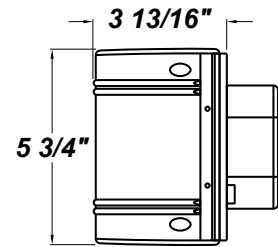

LINE DRAWING

LINE DRAWING NOT TO SCALE

FINISHES

Antique Copper

Antique Silver

Bronze Mist

Matte Silver

Metallic Black

Sand

Swedish Steel

Textured Black

Textured Bronze

Textured White

For RAL Colors & Custom Match - Contact Teron Lighting Inc.