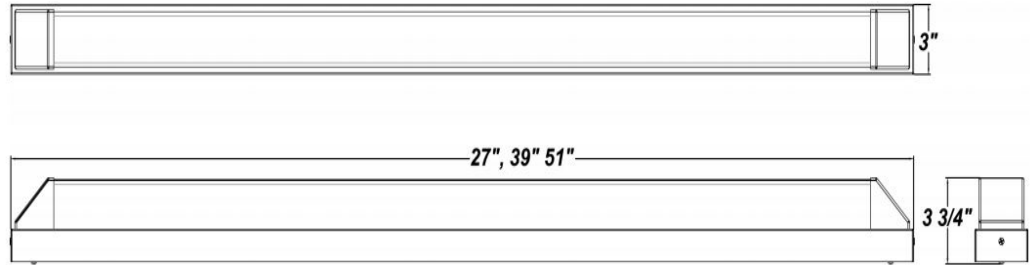

TORINO 51" LED

Architectural Indoor

PROJECT:	
TYPE:	
PO#:	QTY:
COMMENTS:	

FEATURES

- Steel Housing & End Caps w/ Matte Silver Powder Coat Finish
- Steel Reflector Plate w/ Powder Coat Finish
- Mounts Directly to Wall or Ceiling
- ADA Compliant
- CSA Listed Damp Location For Wall And Ceiling Mount
- White Acrylic Lense
- Integral EB Available

LINE DRAWING

LINE DRAWING NOT TO SCALE

Shown With TWC Option

FINISHES

For RAL Colors & Custom Match - Contact Teron Lighting Inc.

TORINO 51" LED

Architectural Indoor

Fixture Core