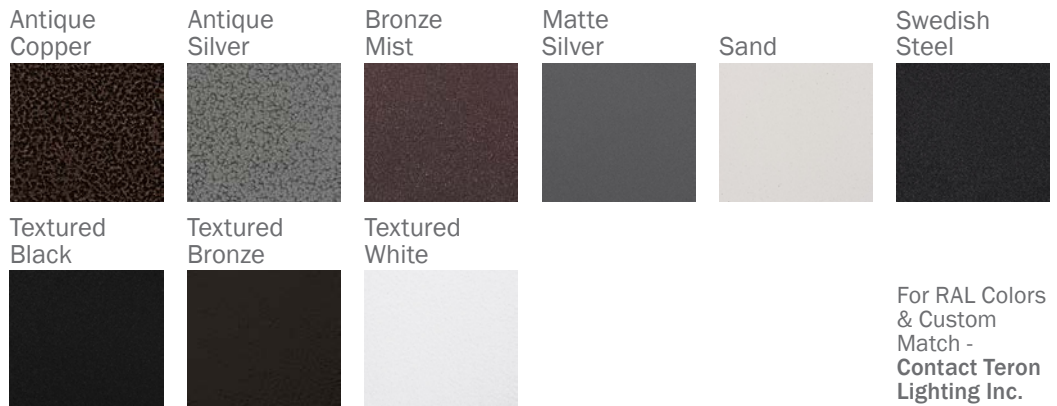

TORINO 51" LED

Architectural Indoor

PROJECT:	
TYPE:	
PO#:	QTY:
COMMENTS:	

FEATURES

- Steel Housing & End Caps w/ Matte Silver Powder Coat Finish
- Steel Reflector Plate w/ Powder Coat Finish
- Mounts Directly to Wall or Ceiling
- ADA Compliant
- CSA Listed Damp Location For Wall And Ceiling Mount
- White Acrylic Lense
- Integral EB Available

LINE DRAWING

LINE DRAWING NOT TO SCALE

Shown With TWC Option

FINISHES

For RAL Colors & Custom Match - Contact Teron Lighting Inc.

TORINO 51" LED

Architectural Indoor

Fixture Core

Aesthetics & Options

TRIM	FINISH	COLOR TEMP	OPTIONS
TWC - Twin Curves	AC - Antique Copper TB - Textured Black AS - Antique Silver BN - Brushed Nickel (Standard) BZ - Textured Bronze BT - Bronze Mist TW - Textured White SM - Matte Silver SN - Sand SW - Swedish Steel	30K - 3000K Color Temp 35K - 3500K Color Temp 40K - 4000K Color Temp 50K - 5000K Color Temp	F - Fused TP - Tamper Resistant Screws EB - Emergency Backup (On 120-277V Only)
ORDER INFO			
TWC Example ^	AC	30K	F

PROD	SOURCE	30K SPECS				
TN048	L38.3	<ul style="list-style-type: none"> • 30K - 3000K Color Temp • 2981 LED Delivered Lumens • 66 LED Delivered Lumens Per Watt 				

REPLACEMENT PART	PART NO	NOTES
White 4' Acrylic Diffuser	3032060	