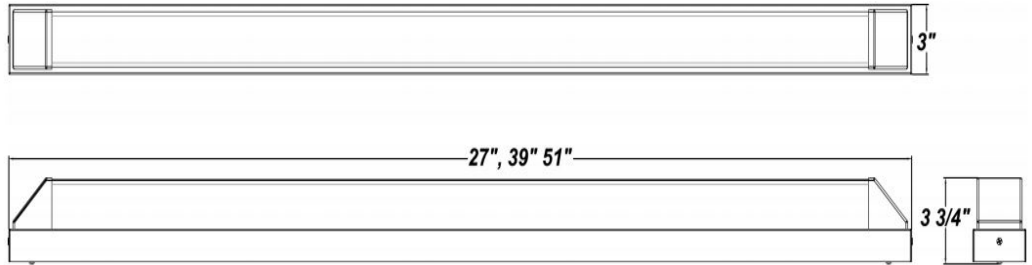

TORINO 27" LED

Architectural Indoor

PROJECT:	
TYPE:	
PO#:	QTY:
COMMENTS:	

FEATURES

- Steel Housing & End Caps w/ Matte Silver Powder Coat Finish
- Steel Reflector Plate w/ Powder Coat Finish
- Mounts Directly to Wall or Ceiling
- ADA Compliant
- CSA Listed Damp Location For Wall And Ceiling Mount
- White Acrylic Lense

LINE DRAWING

LINE DRAWING NOT TO SCALE

Shown With TWC Option

FINISHES

For RAL Colors & Custom Match - Contact Teron Lighting Inc.

TORINO 27" LED

Architectural Indoor

Fixture Core