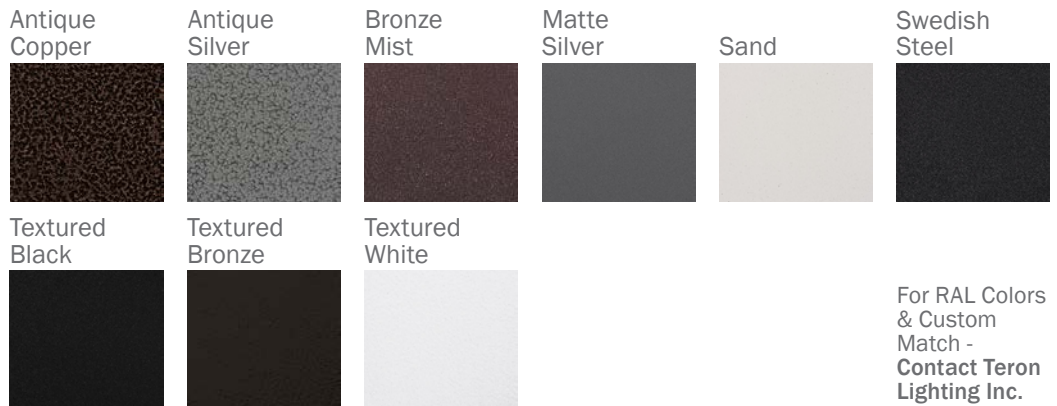

TORINO 27" LED

Architectural Indoor

PROJECT:	
TYPE:	
PO#:	QTY:
COMMENTS:	

FEATURES

- Steel Housing & End Caps w/ Matte Silver Powder Coat Finish
- Steel Reflector Plate w/ Powder Coat Finish
- Mounts Directly to Wall or Ceiling
- ADA Compliant
- CSA Listed Damp Location For Wall And Ceiling Mount
- White Acrylic Lense

LINE DRAWING

LINE DRAWING NOT TO SCALE

Shown With TWC Option

FINISHES

For RAL Colors & Custom Match - Contact Teron Lighting Inc.

TORINO 27" LED

Architectural Indoor

Fixture Core

Aesthetics & Options

TRIM	FINISH	COLOR TEMP	OPTIONS
TWC - Twin Curves	AC - Antique Copper TB - Textured Black AS - Antique Silver BN - Brushed Nickel (Standard) BZ - Textured Bronze BT - Bronze Mist TW - Textured White SM - Matte Silver SN - Sand SW - Swedish Steel	30K - 3000K Color Temp 35K - 3500K Color Temp 40K - 4000K Color Temp 50K - 5000K Color Temp	F - Fused TP - Tamper Resistant Screws
ORDER INFO			
TWC Example ^	AC	30K	F

PROD	SOURCE	30K SPECS			
TN024	L20.1	<ul style="list-style-type: none"> • 30K - 3000K Color Temp • 1474 LED Delivered Lumens • 64.0 LED Delivered Lumens Per Watt 			

REPLACEMENT PART	PART NO	NOTES
White 2' Acrylic Diffuser	3032360	
		Don't see the configuration you are looking for? Call us today at (513) 858-6004