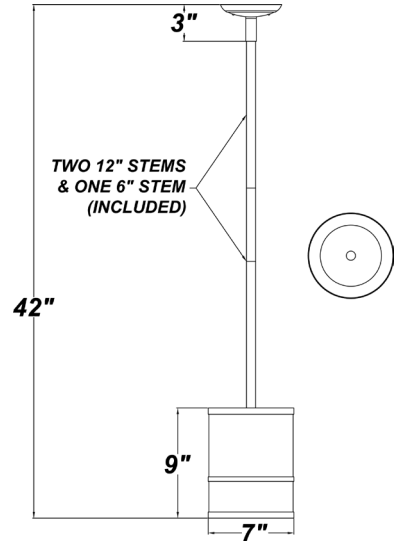

PROJECT :
TYPE :
ORDERING # :
COMMENTS :

7" MULTI-COLOR MINI-PENDANT

FEATURES

- 5" Cast Zinc Canopy
- Steel Trim w/ Satin Nickel Finish
- White Butcher Linen Top w/ Black Butcher Linen Bottom
- Mounting Hardware Included
- 1 Medium Base Socket
- For Use With Incandescent, Compact Fluorescent, or LED Screw-In Lamp (Lamp Not Included)
- Use Lamping up to:
 - 60W Incandescent
 - 13W Compact Fluorescent
 - 7W LED
- Optional GU Base Socket Adaptor Available (Must be Used With 120V Only)
- 42" Maximum Length
- Dry Location

ORDERING INFORMATION

Example : (PD-6790 - 115-01 - 241 - SN - BBL) **White Butcher Linen w/ Black Butcher Linen is Standard**

PD-6790					
---------	--	--	--	--	--

PRODUCT	TOP SHADE		STYLE	TRIM FINISH	BOTTOM SHADE	OPTION
Pendant & Hardware (PD-6790)	151-56 - Gold Organza 	151-97 - Silver Organza 	241 - 7" Multi-Color Mini-Pendant	SN - Satin Nickel (Standard) OB - Oil Brushed Bronze	GO - Gold Organza	GUA - GU-Base Socket Adaptor
	115-01 - White Butcher Linen 	115-62 - Black Butcher Linen 			SO - Silver Organza	
	115-96 - Red Butcher Linen 	115-05 - Off White Butcher Linen 			WBL - White Butcher Linen	
	174-25 - Chocolate Silk Shantung 	136-33 - Oyster Silksheen 			BBL - Black Butcher Linen	
	146-13 - Buff Odyssey 	180-05 - Camelot Off-White Hardback 			RBL - Red Butcher Linen	
	160-04 - Natural Bombay 				OBL - Off White Butcher Linen	
					CSS - Chocolate Silk Shantung	
					OS - Oyster Silksheen	
					BO - Buff Odyssey	
					COH - Camelot Off-White Hardback	
					NB - Natural Bombay	