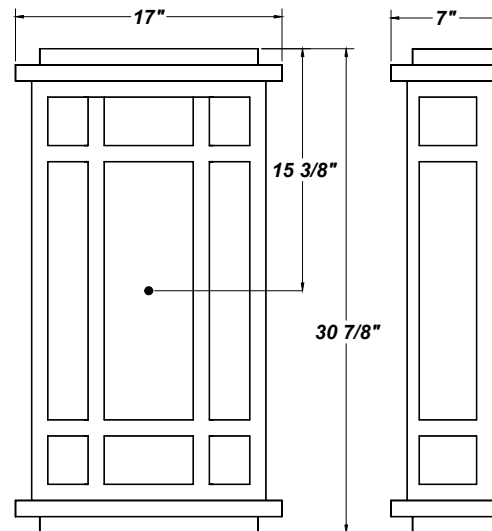

LINE DRAWING

LINE DRAWING NOT TO SCALE

FINISHES

Antique Copper

Antique Silver

Bronze Mist

Matte Silver

Metallic Black

Sand

Swedish Steel

Textured Black

Textured Bronze

Textured White

For RAL Colors & Custom Match - Contact Teron Lighting Inc.