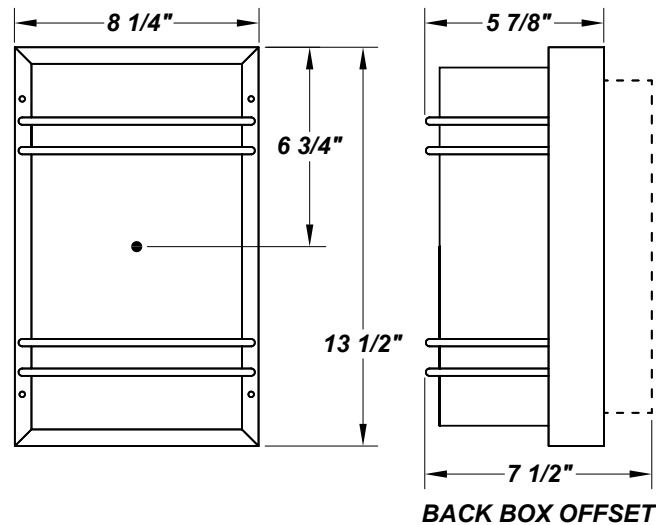

## FEATURES

- Steel Fascia w/ Textured Black Polyester Powder Coat Finish
- Luminous White 75% DR Acrylic Diffuser
- Steel Mounting Pan w/ Hi-Reflectance White Powder Coat Finish
- Aluminum Reflector
- Mounts Directly to 4" Junction Box (By Others)
- CSA Listed Wet Location
- Emergency Battery Available
- LED Light Fixture
- Mounting Hardware Included

## LINE DRAWING

LINE DRAWING NOT TO SCALE