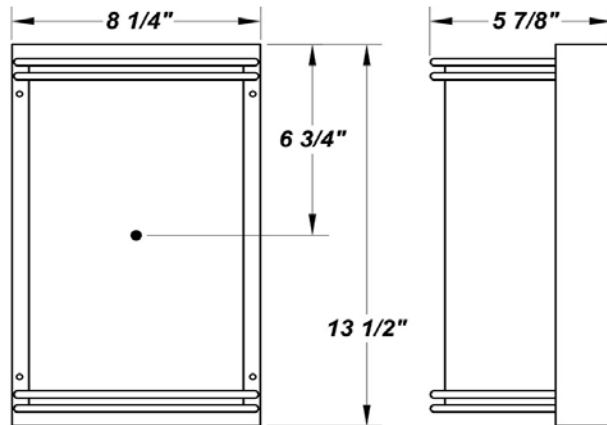

LINE DRAWING

LINE DRAWING NOT TO SCALE

FINISHES

Antique Copper

Antique Silver

Bronze Mist

Matte Silver

Metallic Black

Sand

Swedish Steel

Textured Black

Textured Bronze

Textured White

For RAL Colors & Custom Match - Contact Teron Lighting Inc.