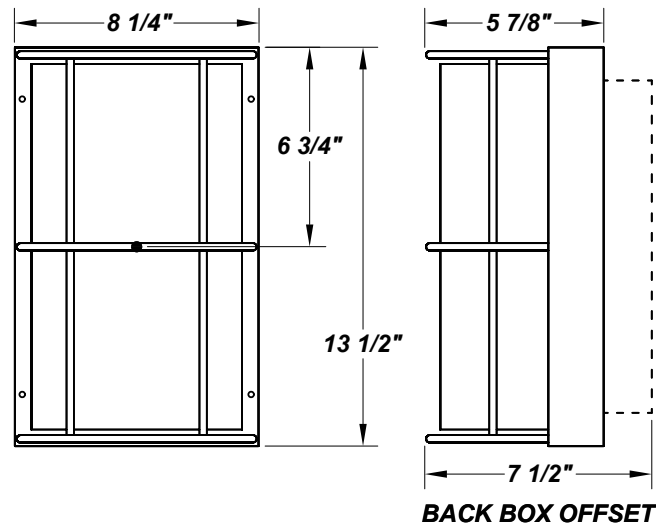

## FEATURES

- Steel Fascia w/ Textured Black Polyester Powder Coat Finish
- Luminous White 75% DR Acrylic Diffuser
- Steel Mounting Pan w/ Hi-Reflectance White Powder Coat Finish
- Aluminum Reflector
- Mounts Directly to 4" Junction Box (By Others)
- CSA Listed Wet Location
- Emergency Battery Available
- LED Light Fixture
- Mounting Hardware Included

## LINE DRAWING

LINE DRAWING NOT TO SCALE