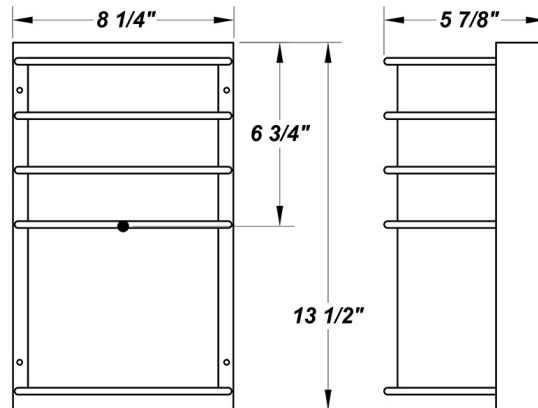

LINE DRAWING

LINE DRAWING NOT TO SCALE

FINISHES

Antique Copper

Antique Silver

Bronze Mist

Matte Silver

Sand

Swedish Steel

Textured Black

Textured Bronze

Textured White

For RAL Colors & Custom Match - Contact Teron Lighting Inc.