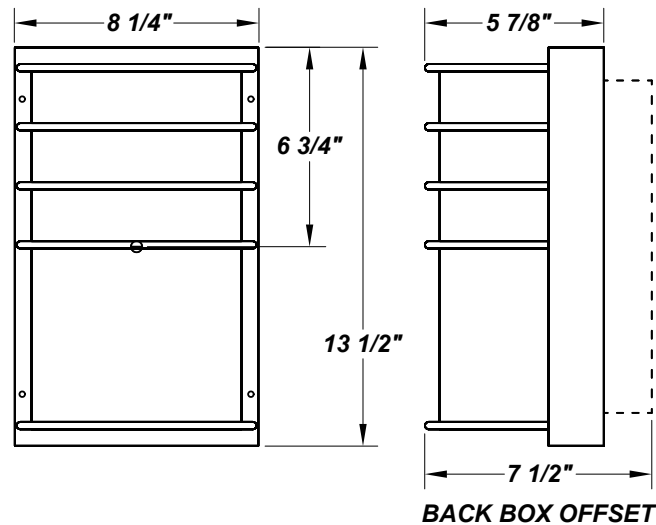

## FEATURES

- Steel Fascia w/ Textured Black Polyester Powder Coat Finish
- Luminous White 75% DR Acrylic Diffuser
- Steel Mounting Pan w/ Hi-Reflectance White Powder Coat Finish
- Aluminum Reflector
- Mounts Directly to 4" Junction Box (By Others)
- CSA Listed Wet Location
- Emergency Battery Available
- LED Light Fixture
- Mounting Hardware Included

## LINE DRAWING

LINE DRAWING NOT TO SCALE