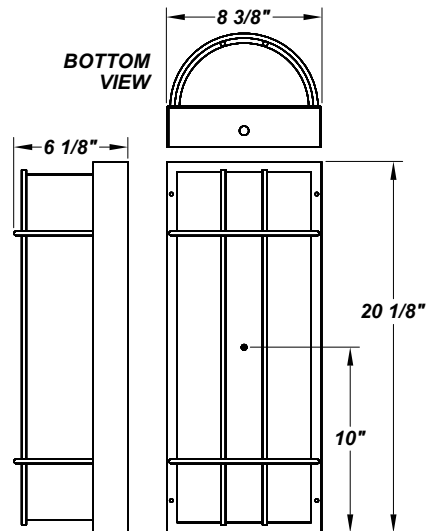

LINE DRAWING

LINE DRAWING NOT TO SCALE

FINISHES

Antique Copper	Antique Silver	Bronze Mist	Matte Silver	Metallic Black	Sand
Swedish Steel	Textured Black	Textured Bronze	Textured White		

For RAL Colors & Custom Match - Contact Teron Lighting Inc.