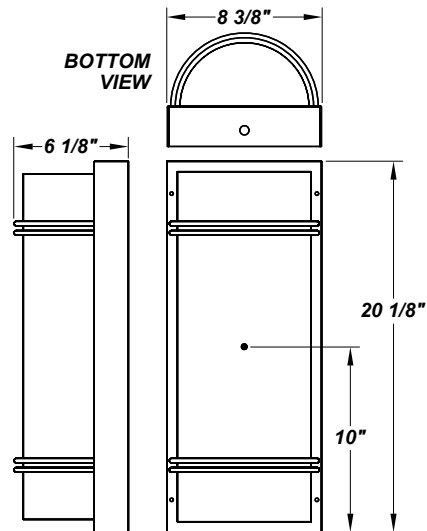

LINE DRAWING

LINE DRAWING NOT TO SCALE

FINISHES

Antique Copper

Antique Silver

Bronze Mist

Matte Silver

Metallic Black

Sand

Swedish Steel

Textured Black

Textured Bronze

Textured White

For RAL Colors & Custom Match - Contact Teron Lighting Inc.