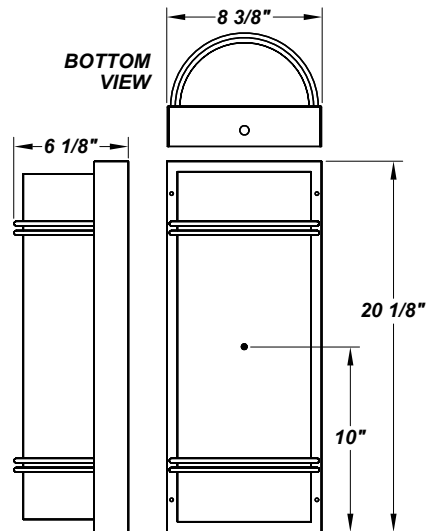

## FEATURES

- Aluminum Reflector
- Constant Current
- CSA Listed Wet Location
- Dimmable to 10% From 120V to 230V
- Emergency Battery Available
- LED Light Fixture
- Luminous White 75% DR Acrylic Diffuser
- Mounting Hardware Included
- Mounts Directly to 4" Junction Box (By Others)
- Steel Fascia w/ Textured Black Polyester Powder Coat Finish
- Steel Mounting Pan w/ Hi-Reflectance White Powder Coat Finish

## LINE DRAWING

LINE DRAWING NOT TO SCALE