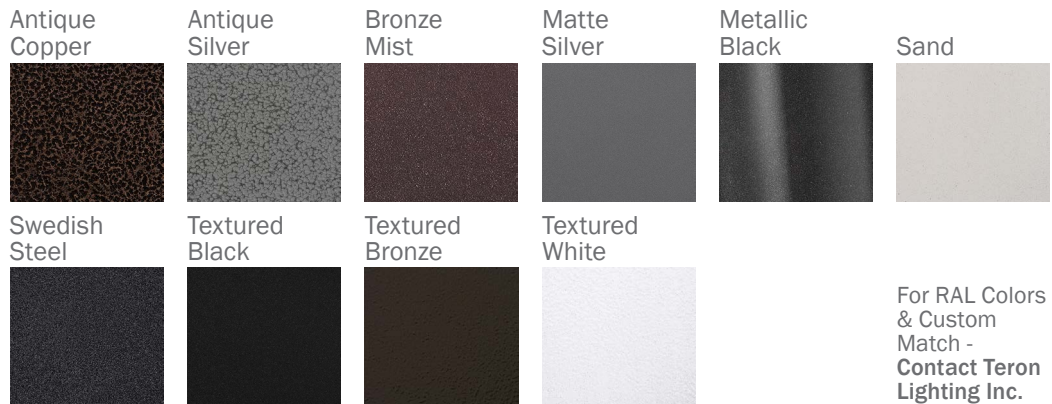

ROYAL EB TTB LED

Architectural Outdoor

PROJECT:	
TYPE:	
PO#:	QTY:
COMMENTS:	

FEATURES

- Steel Fascia w/ Textured Black Polyester Powder Coat Finish
- Luminous White 75% DR Acrylic Diffuser
- Steel Mounting Pan w/ Hi-Reflectance White Powder Coat Finish
- Aluminum Reflector
- Mounts Directly to 4" Junction Box (By Others)
- Constant Current
- Dimmable to 10% From 120V to 230V
- CSA Listed Wet Location
- Emergency Battery Available
- LED Light Fixture
- Mounting Hardware Included

LINE DRAWING

LINE DRAWING NOT TO SCALE

FINISHES