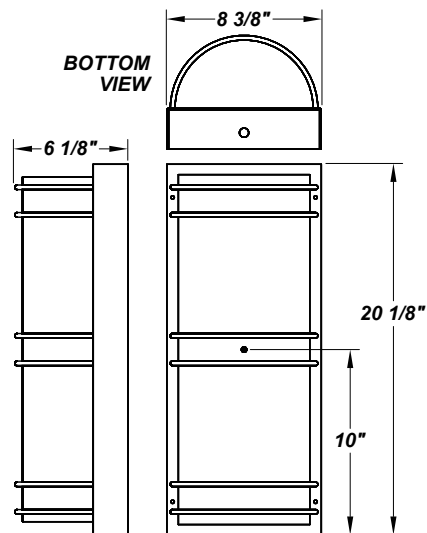

LINE DRAWING

LINE DRAWING NOT TO SCALE