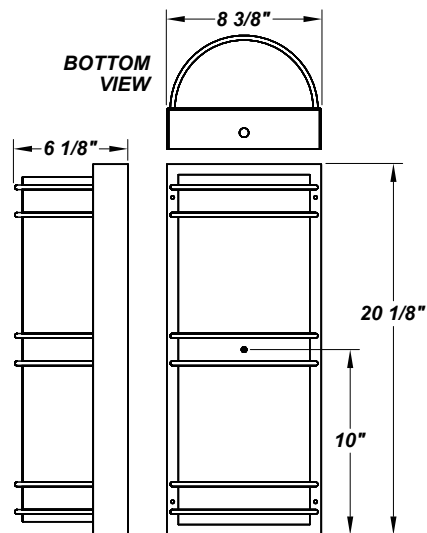

## FEATURES

- Aluminum Reflector
- Constant Current
- CSA Listed Wet Location
- Dimmable to 10% From 120V to 230V
- Emergency Battery Available
- LED Light Fixture
- Luminous White 75% DR Acrylic Diffuser
- Mounting Hardware Included
- Mounts Directly to 4" Junction Box (By Others)
- Steel Fascia w/ Textured Black Polyester Powder Coat Finish
- Steel Mounting Pan w/ Hi-Reflectance White Powder Coat Finish

## LINE DRAWING

LINE DRAWING NOT TO SCALE