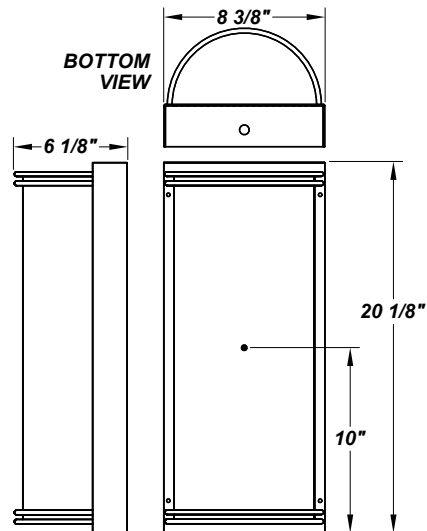

LINE DRAWING

LINE DRAWING NOT TO SCALE

FINISHES

Antique Copper	Antique Silver	Bronze Mist	Matte Silver	Metallic Black	Sand
Swedish Steel	Textured Black	Textured Bronze	Textured White		

For RAL Colors & Custom Match - Contact Teron Lighting Inc.