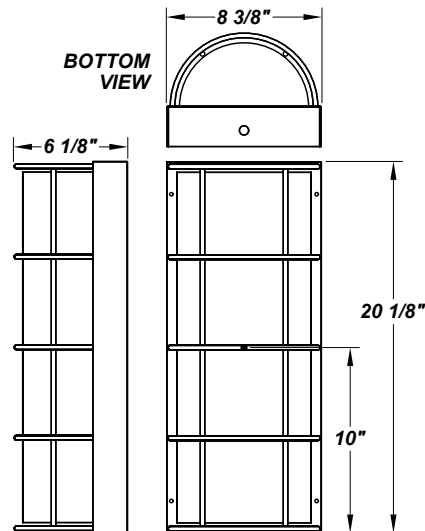

LINE DRAWING

LINE DRAWING NOT TO SCALE

FINISHES

Antique Copper

Antique Silver

Bronze Mist

Matte Silver

Sand

Swedish Steel

Textured Black

Textured Bronze

Textured White

For RAL Colors & Custom Match - Contact Teron Lighting Inc.