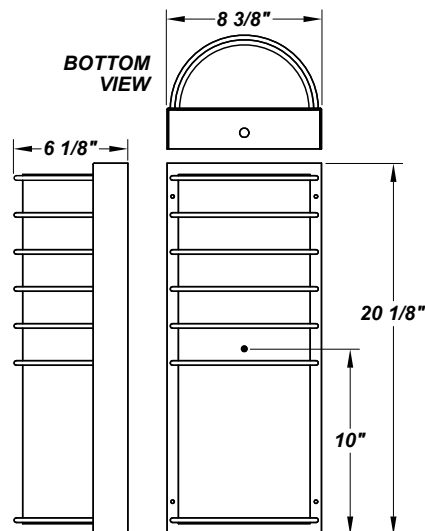

LINE DRAWING

LINE DRAWING NOT TO SCALE

FINISHES

Antique Copper

Antique Silver

Bronze Mist

Matte Silver

Sand

Swedish Steel

Textured Black

Textured Bronze

Textured White

For RAL Colors & Custom Match - Contact Teron Lighting Inc.