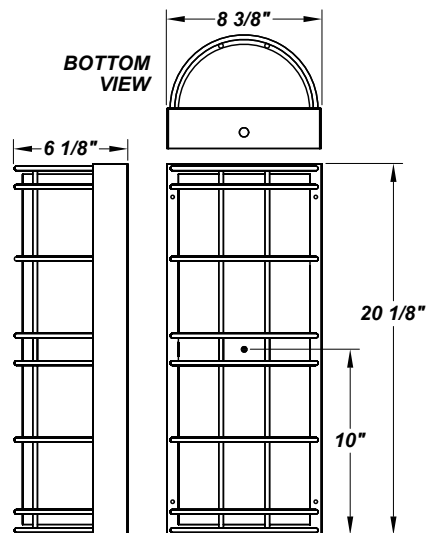

LINE DRAWING

LINE DRAWING NOT TO SCALE

FINISHES

Antique Copper

Antique Silver

Bronze Mist

Matte Silver

Metallic Black

Sand

Swedish Steel

Textured Black

Textured Bronze

Textured White

For RAL Colors & Custom Match - Contact Teron Lighting Inc.