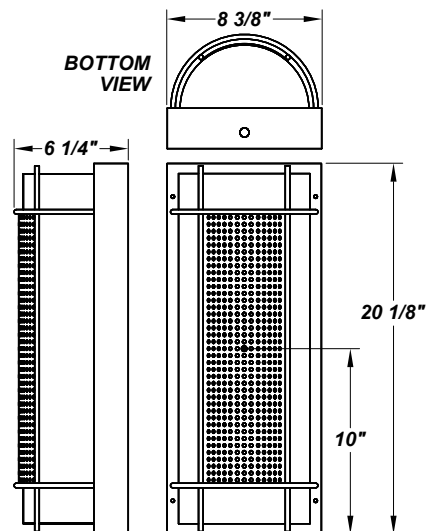

LINE DRAWING

LINE DRAWING NOT TO SCALE

FINISHES

Antique Copper

Antique Silver

Bronze Mist

Matte Silver

Metallic Black

Sand

Swedish Steel

Textured Black

Textured Bronze

Textured White

For RAL Colors & Custom Match - Contact Teron Lighting Inc.