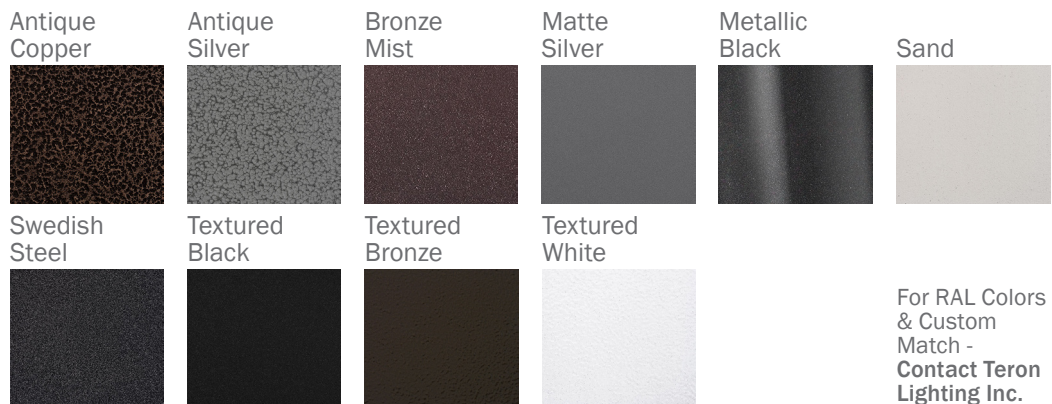

FAZIO LED

Architectural Outdoor

PROJECT:	
TYPE:	
PO#:	QTY:
COMMENTS:	

FEATURES

- Aluminum Housing w/ Textured Black Polyester Powder Coat Finish
- Aluminum Heat-Sink Plate
- Aluminum Solid Top and Bottom End Plates
- Luminous White Acrylic Panels
- Thermal Compensation Technology Ensures Longer LED Lifetime, Which is Ideal For Fixtures Being Placed in Area w/ Fluctuating or Higher Ambient Temperatures
- Mounts Directly to 4" Junction Box (By Others)
- ADA Compliant
- CSA Listed Wet Location
- LED Light Fixture
- Mounting Hardware Included

LINE DRAWING

FINISHES