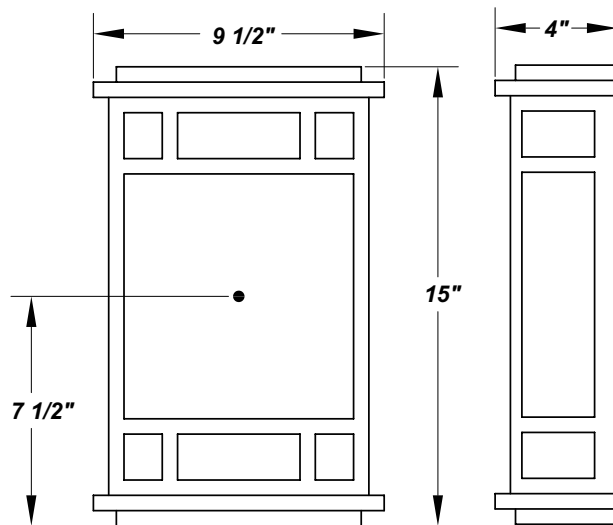

LINE DRAWING

LINE DRAWING NOT TO SCALE

FINISHES

Antique Copper

Antique Silver

Bronze Mist

Matte Silver

Metallic Black

Sand

Swedish Steel

Textured Black

Textured Bronze

Textured White

For RAL Colors & Custom Match - Contact Teron Lighting Inc.