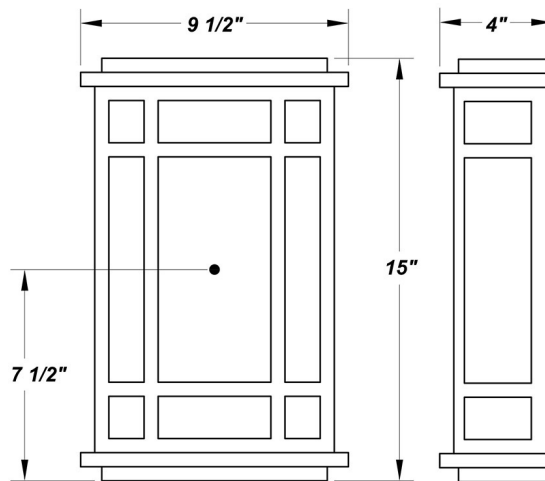

LINE DRAWING

LINE DRAWING NOT TO SCALE

FINISHES

Antique Copper	Antique Silver	Bronze Mist	Matte Silver	Metallic Black	Sand
Swedish Steel	Textured Black	Textured Bronze	Textured White		

For RAL Colors & Custom Match - Contact Teron Lighting Inc.