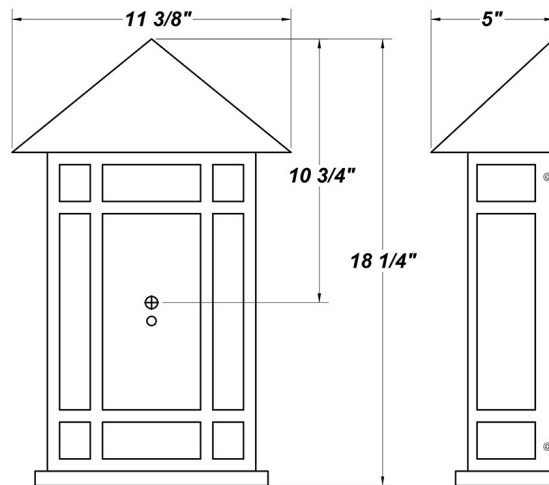

LINE DRAWING

LINE DRAWING NOT TO SCALE

FINISHES

Antique Copper

Antique Silver

Bronze Mist

Matte Silver

Metallic Black

Sand

Swedish Steel

Textured Black

Textured Bronze

Textured White

For RAL Colors & Custom Match - Contact Teron Lighting Inc.