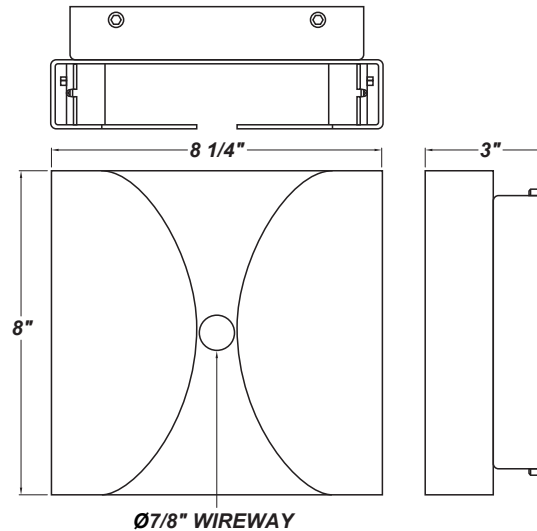

CONCERTO LED

Architectural Indoor

PROJECT:	
TYPE:	
PO#:	QTY:
COMMENTS:	

FEATURES

- Aluminum Fixture w/ Textured White Powder Coat Finish
- Aluminum Mounting Plate Mounts to Wall Surface (Centered Over And Attached to J-Box)
- Dimmable @ 120V
- Dimmable to 0%
- Estimated Lumen Depreciation (TM-21) 69% of Initial Lumens (L70) @ 100,000 hours
- Indirect Lighting Source
- LEDs Are Lensed And Not Exposed
- Surge Protector
- ADA Compliant
- CSA Listed Dry Location For Wall Mount
- LED Light Fixture

LINE DRAWING

LINE DRAWING NOT TO SCALE

FINISHES

Antique Copper

Antique Silver

Bronze Mist

Matte Silver

Metallic Black

Sand

Swedish Steel

Textured Black

Textured Bronze

Textured White

For RAL Colors & Custom Match - Contact Teron Lighting Inc.