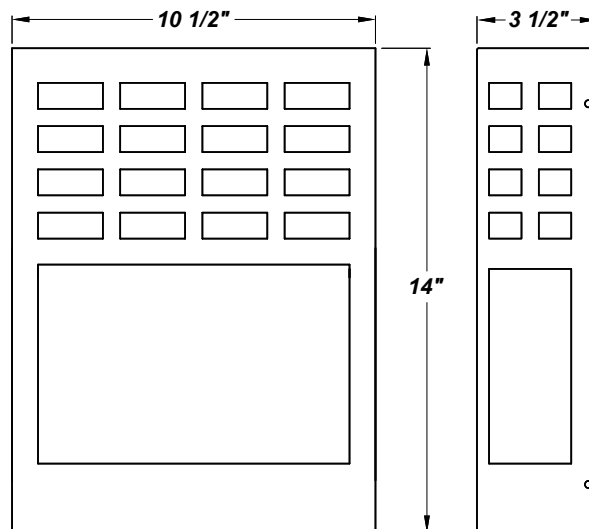

LINE DRAWING

LINE DRAWING NOT TO SCALE

FINISHES

Antique Copper

Antique Silver

Bronze Mist

Matte Silver

Sand

Swedish Steel

Textured Black

Textured Bronze

Textured White

For RAL Colors & Custom Match - Contact Teron Lighting Inc.