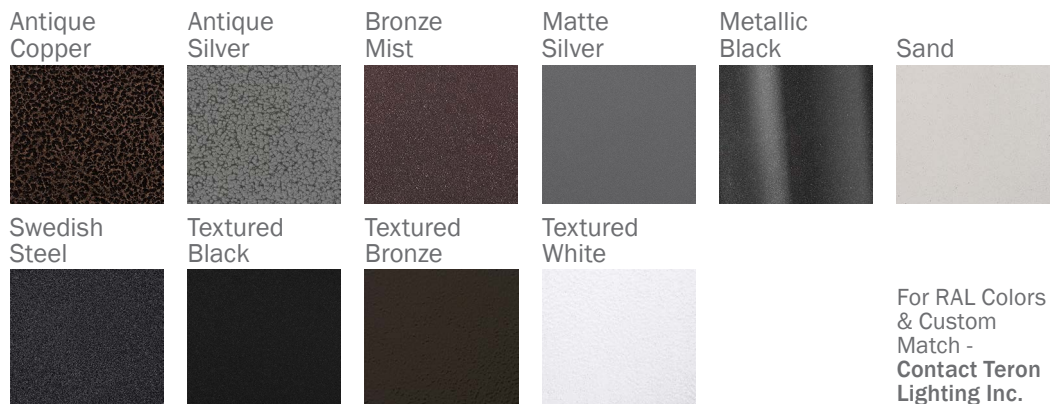

## FEATURES

- Steel Housing w/ Textured Black Polyester Powder Coat Finish
- Aluminum Heat-Sink Plate
- Solid Top and Bottom End Plates
- Luminous White Acrylic Panels
- Thermal Compensation Technology Ensures Longer LED Lifetime - Ideal For Fixtures Being Placed in Area w/ Fluctuating or Higher Ambient Temperatures
- 100V - 277V
- Surge Protector
- Mounts Directly to 4" Junction Box (By Others)
- ADA Compliant
- CSA Listed Wet Location
- LED Light Fixture
- Mounting Hardware Included
- Vandal Resistant

## FINISHES

Example ^ (may not represent a manufacturable product)

Aesthetics & Options

TRIM	FINISH	COLOR TEMP	OPTIONS
<b>Not Applicable</b>	<b>AC</b> - Antique Copper <b>TB</b> - Textured Black (Standard) <b>AS</b> - Antique Silver <b>BT</b> - Bronze Mist <b>BZ</b> - Textured Bronze <b>MB</b> - Metallic Black <b>SM</b> - Matte Silver <b>TW</b> - Textured White <b>SN</b> - Sand <b>SW</b> - Swedish Steel	<b>27K</b> - 2700K Color Temp <b>30K</b> - 3000K Color Temp <b>35K</b> - 3500K Color Temp <b>40K</b> - 4000K Color Temp <b>50K</b> - 5000K Color Temp	<b>F</b> - Fused  <b>TP</b> - Tamper Resistant Screws
ORDER INFO			
Not Applicable	AC	27K	F