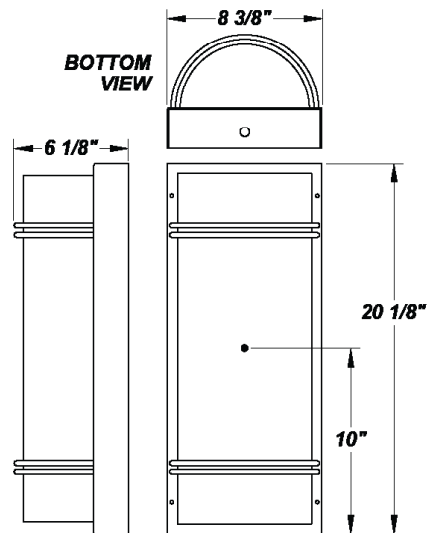

LINE DRAWING

LINE DRAWING NOT TO SCALE

FINISHES

Antique Copper

Textured Black

Antique Silver

Textured Bronze

Bronze Mist

Textured White

Matte Silver

Sand

Swedish Steel

For RAL Colors & Custom Match - Contact Teron Lighting Inc.