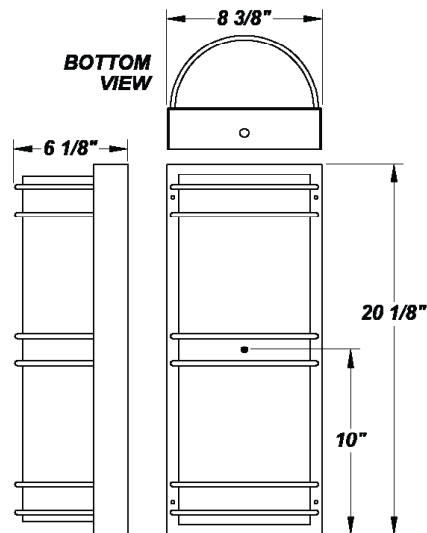

## FEATURES

- Aluminum Reflector
- Constant Current
- CSA Listed Wet Location
- Dimmable to 10% From 120V to 230V
- Emergency Battery Available
- LED Light Fixture
- Luminous White 75% DR Acrylic Diffuser
- Mounting Hardware Included
- Mounts Directly to 4" Junction Box (By Others)
- Steel Fascia w/ Textured Black Polyester Powder Coat Finish
- Steel Mounting Pan w/ Hi-Reflectance White Powder Coat Finish

## LINE DRAWING

LINE DRAWING NOT TO SCALE