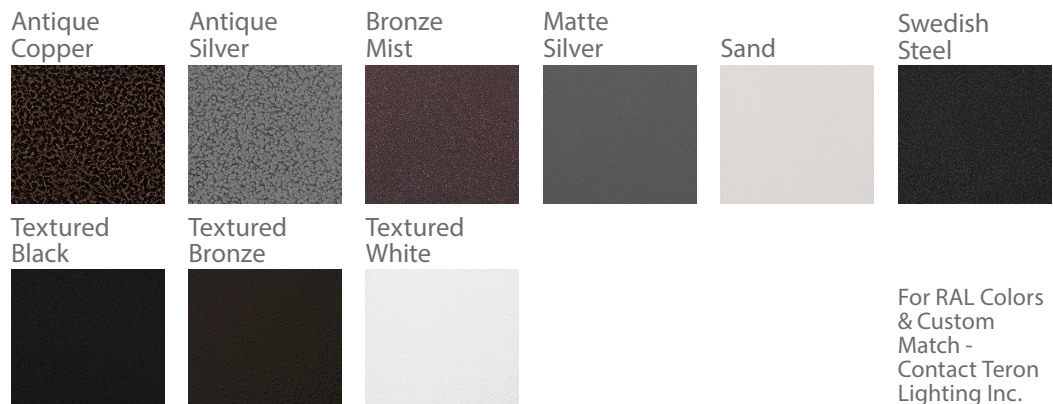

FINISHES

For RAL Colors & Custom Match - Contact Teron Lighting Inc.