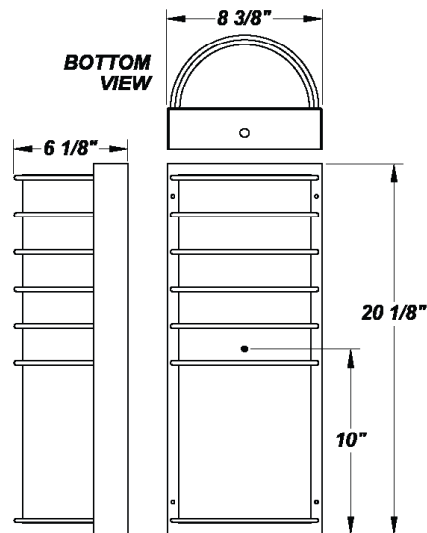

ROYAL EB LED

Architectural Outdoor

PROJECT:	
TYPE:	
PO#:	QTY:
COMMENTS:	

FEATURES

- Aluminum Reflector
- Constant Current
- CSA Listed Wet Location
- Dimmable to 10% From 120V to 230V
- Emergency Battery Available
- LED Light Fixture
- Luminous White 75% DR Acrylic Diffuser
- Mounting Hardware Included
- Mounts Directly to 4" Junction Box (By Others)
- Steel Fascia w/ Textured Black Polyester Powder Coat Finish
- Steel Mounting Pan w/ Hi-Reflectance White Powder Coat Finish

LINE DRAWING

LINE DRAWING NOT TO SCALE