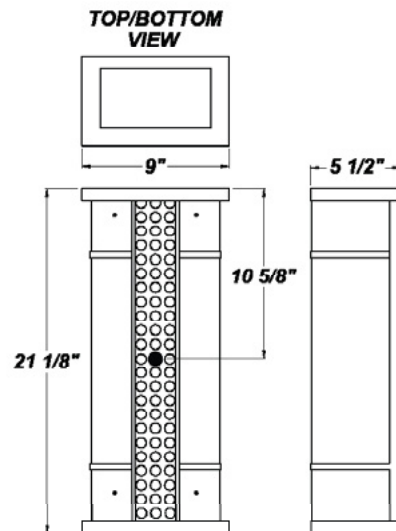

LINE DRAWING

LINE DRAWING NOT TO SCALE

FINISHES

Antique Copper

Antique Silver

Bronze Mist

Matte Silver

Metallic Black

Sand

Swedish Steel

Textured Black

Textured Bronze

Textured White

For RAL Colors & Custom Match - Contact Teron Lighting Inc.