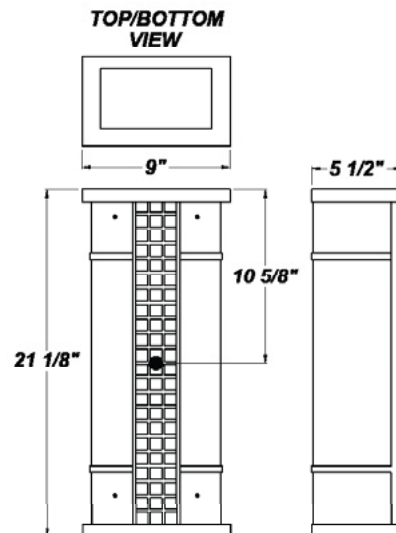

LINE DRAWING

LINE DRAWING NOT TO SCALE

FINISHES

Antique Copper

Antique Silver

Bronze Mist

Matte Silver

Metallic Black

Sand

Swedish Steel

Textured Black

Textured Bronze

Textured White

For RAL Colors & Custom Match - Contact Teron Lighting Inc.