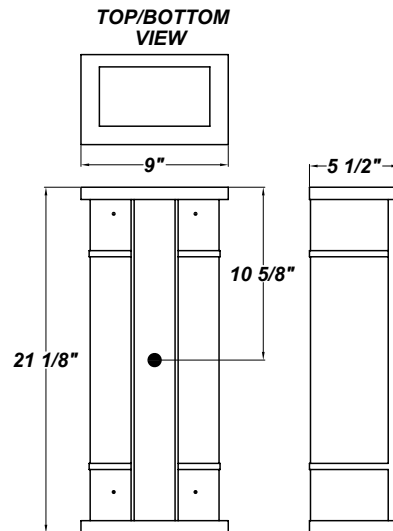

LINE DRAWING

LINE DRAWING NOT TO SCALE

FINISHES

Antique Copper

Antique Silver

Bronze Mist

Matte Silver

Sand

Swedish Steel

Textured Black

Textured Bronze

Textured White

For RAL Colors & Custom Match - Contact Teron Lighting Inc.