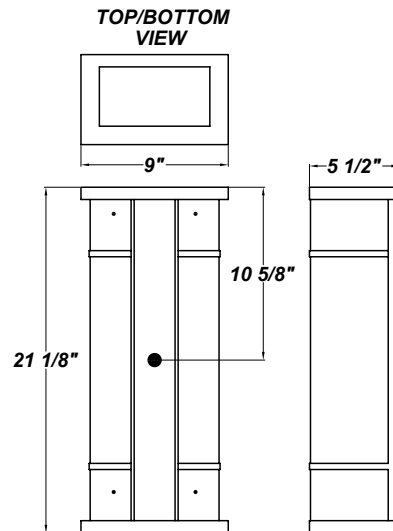

LINE DRAWING

LINE DRAWING NOT TO SCALE

FINISHES

Antique Copper

Antique Silver

Bronze Mist

Matte Silver

Metallic Black

Sand

Swedish Steel

Textured Black

Textured Bronze

Textured White

For RAL Colors & Custom Match - Contact Teron Lighting Inc.