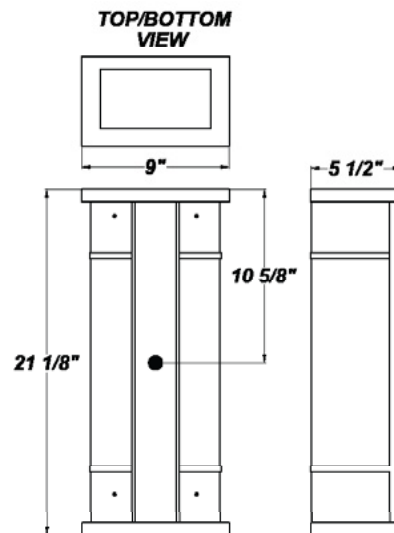

LINE DRAWING

LINE DRAWING NOT TO SCALE

FINISHES

Antique Copper

Antique Silver

Bronze Mist

Matte Silver

Metallic Black

Sand

Swedish Steel

Textured Black

Textured Bronze

Textured White

For RAL Colors & Custom Match - Contact Teron Lighting Inc.