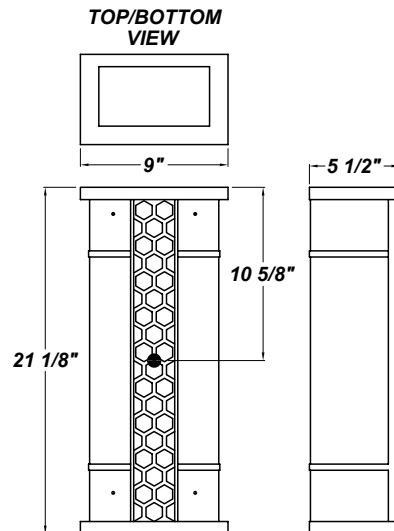

LINE DRAWING

LINE DRAWING NOT TO SCALE

FINISHES

Antique Copper

Antique Silver

Bronze Mist

Matte Silver

Metallic Black

Sand

Swedish Steel

Textured Black

Textured Bronze

Textured White

For RAL Colors & Custom Match - Contact Teron Lighting Inc.