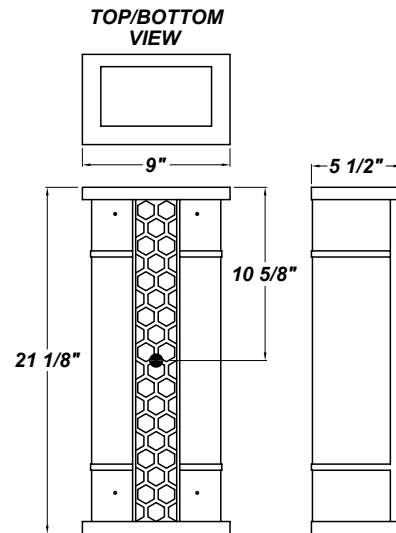

LINE DRAWING

LINE DRAWING NOT TO SCALE

FINISHES

Antique Copper

Antique Silver

Bronze Mist

Matte Silver

Sand

Swedish Steel

Textured Black

Textured Bronze

Textured White

For RAL Colors & Custom Match - Contact Teron Lighting Inc.