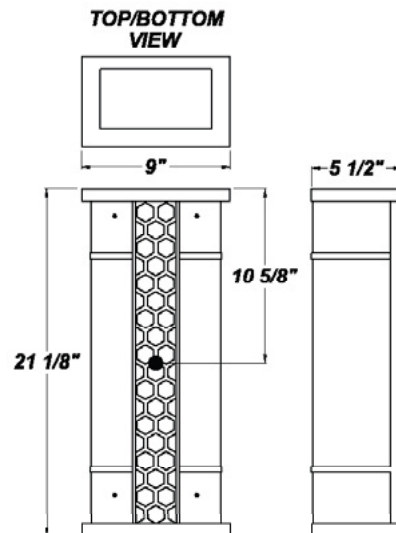

LINE DRAWING

LINE DRAWING NOT TO SCALE

FINISHES

Antique Copper

Antique Silver

Bronze Mist

Matte Silver

Metallic Black

Sand

Swedish Steel

Textured Black

Textured Bronze

Textured White

For RAL Colors & Custom Match - Contact Teron Lighting Inc.