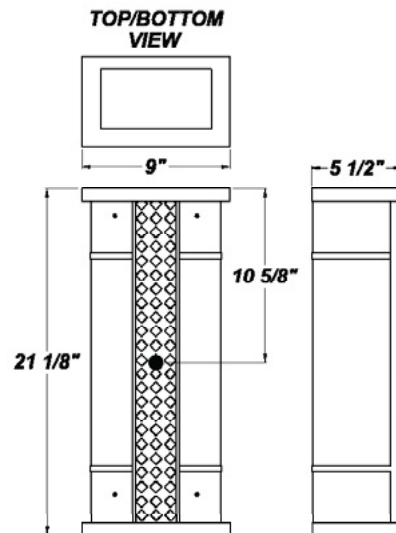

LINE DRAWING

LINE DRAWING NOT TO SCALE

FINISHES

Antique Copper

Antique Silver

Bronze Mist

Matte Silver

Metallic Black

Sand

Swedish Steel

Textured Black

Textured Bronze

Textured White

For RAL Colors & Custom Match - Contact Teron Lighting Inc.