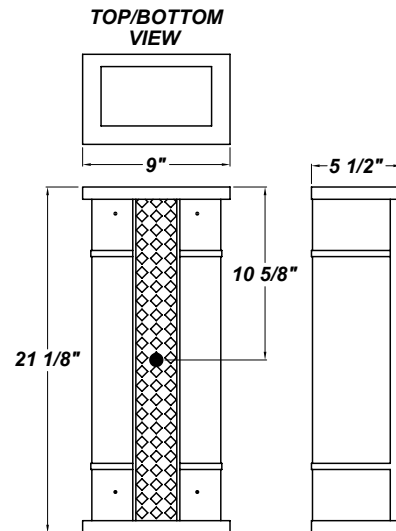

LINE DRAWING

LINE DRAWING NOT TO SCALE

FINISHES

Antique Copper

Antique Silver

Bronze Mist

Matte Silver

Sand

Swedish Steel

Textured Black

Textured Bronze

Textured White

For RAL Colors & Custom Match - Contact Teron Lighting Inc.