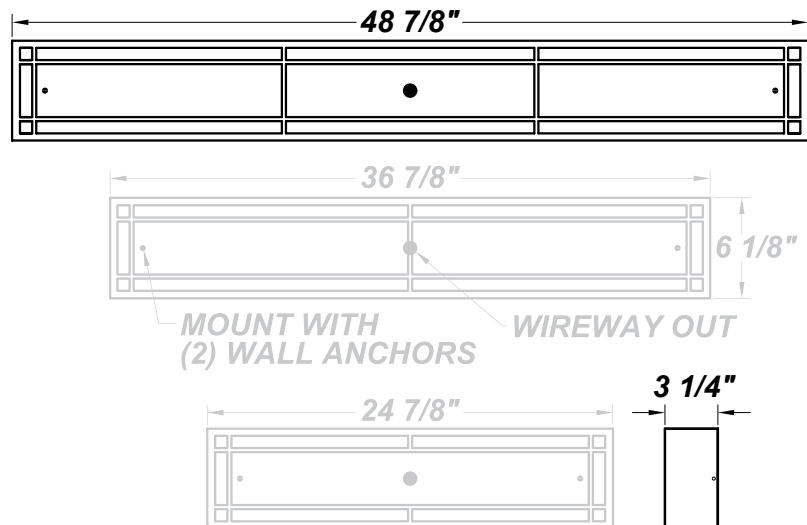

BARTON CREEK LED 48"

Architectural Indoor

PROJECT:	
TYPE:	
PO#:	QTY:
COMMENTS:	

FEATURES

- Steel Housing w/ Swedish Steel Powder Coat Finish
- Steel Mounting Pan w/ Hi-Reflectance White Powder Coat Finish
- Luminous White Acrylic Panels
- Steel Reflector w/ Hi-Reflectance White Powder Coat Finish
- Mounts Directly to Surface w/ Two Wall Anchors (Not Included)
- ADA Compliant
- CSA Listed Damp Location For Wall or Ceiling Mounting
- Emergency Battery Available
- LED Light Fixture

LINE DRAWING

LINE DRAWING NOT TO SCALE

FINISHES

Antique Copper

Antique Silver

Bronze Mist

Matte Silver

Metallic Black

Sand

Swedish Steel

Textured Black

Textured Bronze

Textured White

For RAL Colors & Custom Match - Contact Teron Lighting Inc.