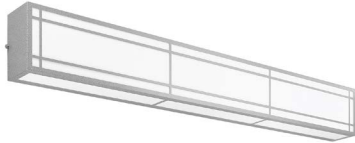

BARTON CREEK LED 48"

Architectural Indoor

PROJECT:	
TYPE:	
PO#:	QTY:
COMMENTS:	

FEATURES

- Steel Housing w/ Swedish Steel Powder Coat Finish
- Steel Mounting Pan w/ Hi-Reflectance White Powder Coat Finish
- Luminous White Acrylic Panels
- Steel Reflector w/ Hi-Reflectance White Powder Coat Finish
- Mounts Directly to Surface w/ Two Wall Anchors (Not Included)
- ADA Compliant
- CSA Listed Damp Location For Wall or Ceiling Mounting
- Emergency Battery Available
- LED Light Fixture

LINE DRAWING

LINE DRAWING NOT TO SCALE

FINISHES

Antique Copper

Antique Silver

Bronze Mist

Matte Silver

Metallic Black