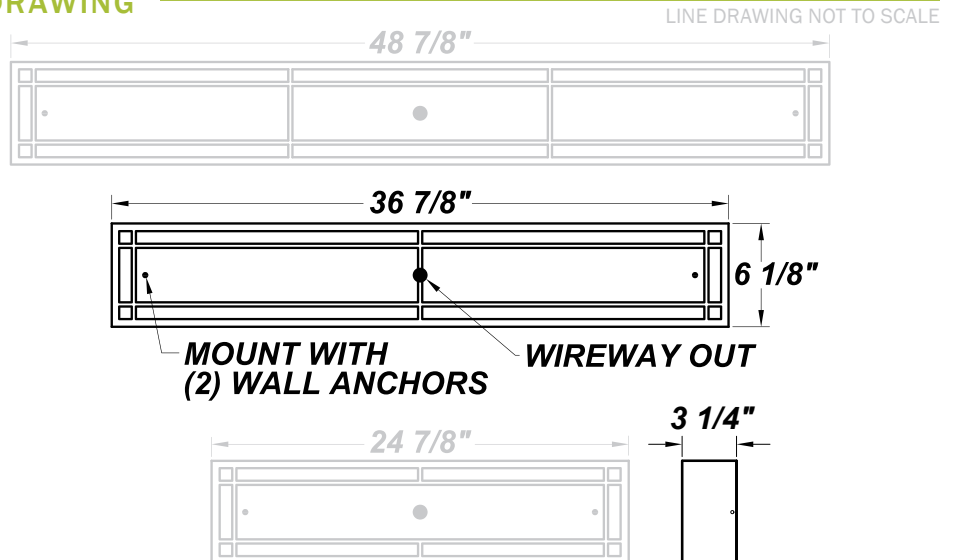

# BARTON CREEK LED 36"

Architectural Indoor

PROJECT:	
TYPE:	
PO#:	QTY:
COMMENTS:	

## LINE DRAWING