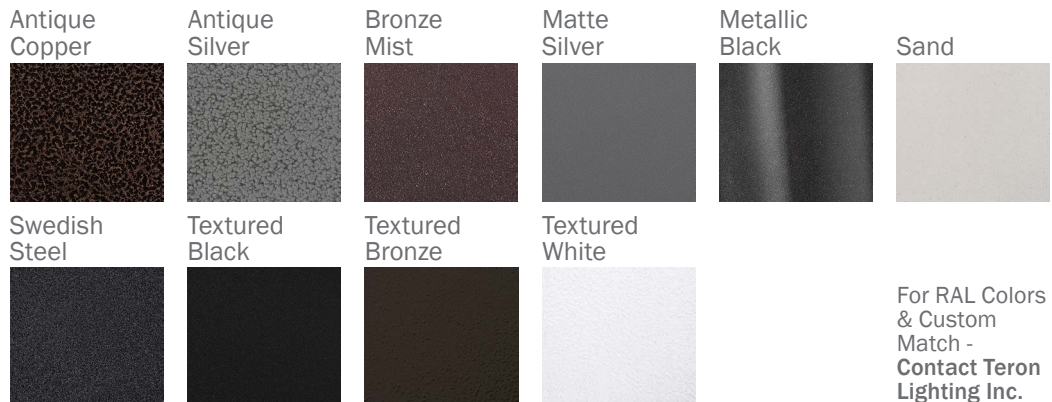

## FEATURES

- Steel Housing w/ Swedish Steel Powder Coat Finish
- Steel Mounting Pan w/ Hi-Reflectance White Powder Coat Finish
- Luminous White Acrylic Panels
- Steel Reflector w/ Hi-Reflectance White Powder Coat Finish
- Mounts Directly to Surface w/ Two Wall Anchors (Not Included)
- ADA Compliant
- CSA Listed Damp Location For Wall or Ceiling Mounting
- Emergency Battery Available
- LED Light Fixture

## FINISHES

Aesthetics & Options

TRIM	FINISH	COLOR TEMP	OPTIONS
<b>Not Applicable</b>	<b>AC</b> - Antique Copper <b>AS</b> - Antique Silver <b>BT</b> - Bronze Mist <b>MB</b> - Metallic Black <b>SM</b> - Matte Silver <b>SN</b> - Sand <b>SW</b> - Swedish Steel (Standard) <b>TB</b> - Textured Black <b>BZ</b> - Textured Bronze <b>TW</b> - Textured White	<b>27K</b> - 2700K Color Temp <b>30K</b> - 3000K Color Temp <b>35K</b> - 3500K Color Temp <b>40K</b> - 4000K Color Temp <b>50K</b> - 5000K Color Temp	<b>EB</b> - 5.1W Intergral Emergency Battery <b>F</b> - Fused <b>TP</b> - Tamper Resistant Screws <b>WAL</b> - White Acrylic Lens <b>WLL</b> - High Lumen White Acrylic Lens (Standard)
ORDER INFO			
Not Applicable Example ^	AC	27K	EB