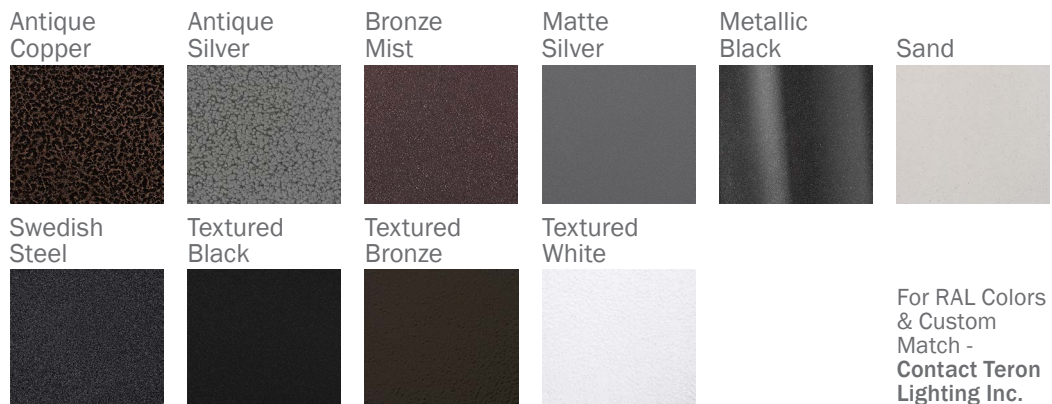

## FEATURES

- Steel Housing w/ Swedish Steel Powder Coat Finish
- Steel Mounting Pan w/ Hi-Reflectance White Powder Coat Finish
- Luminous White Acrylic Panels
- Steel Reflector w/ Hi-Reflectance White Powder Coat Finish
- Mounts Directly to Surface w/ Two Wall Anchors (Not Included)
- ADA Compliant
- CSA Listed Damp Location For Wall or Ceiling Mounting
- LED Light Fixture

## FINISHES

Aesthetics & Options

TRIM	FINISH	COLOR TEMP	OPTIONS
<b>Not Applicable</b>	<b>AC</b> - Antique Copper <b>AS</b> - Antique Silver <b>BT</b> - Bronze Mist <b>MB</b> - Metallic Black <b>SM</b> - Matte Silver <b>SN</b> - Sand <b>SW</b> - Swedish Steel (Standard) <b>TB</b> - Textured Black <b>BZ</b> - Textured Bronze <b>TW</b> - Textured White	<b>27K</b> - 2700K Color Temp <b>30K</b> - 3000K Color Temp <b>35K</b> - 3500K Color Temp <b>40K</b> - 4000K Color Temp <b>50K</b> - 5000K Color Temp	<b>F</b> - Fused <b>TP</b> - Tamper Resistant Screws <b>WAL</b> - White Acrylic Lens <b>WLL</b> - High Lumen White Acrylic Lens (Standard)
ORDER INFO			
Not Applicable Example ^	AC	27K	F