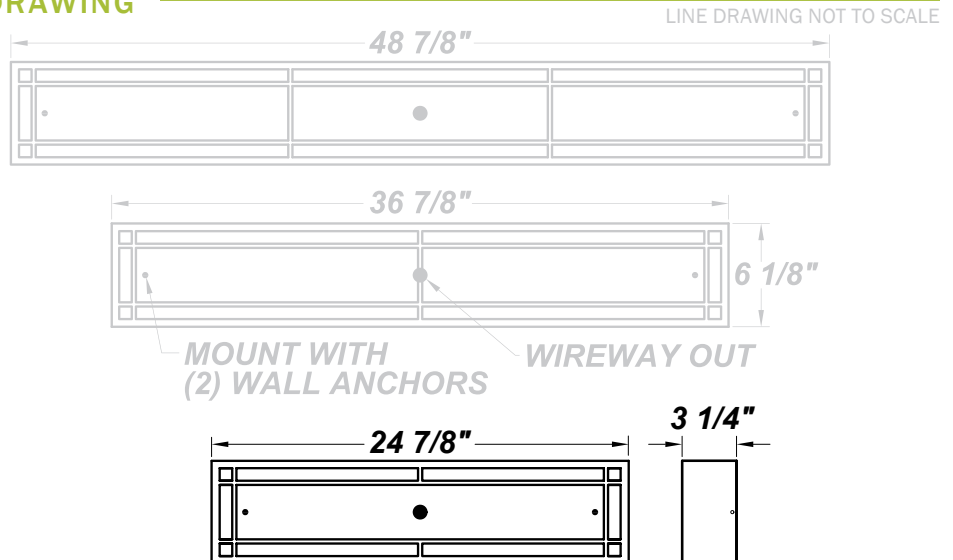

# BARTON CREEK LED 24"

Architectural Indoor

PROJECT:	
TYPE:	
PO#:	QTY:
COMMENTS:	

## LINE DRAWING