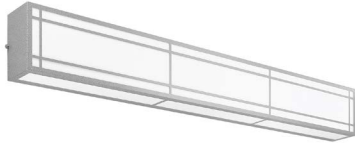

# BARTON CREEK LED 24"

Architectural Indoor

PROJECT:	
TYPE:	
PO#:	QTY:
COMMENTS:	

## FEATURES

- Steel Housing w/ Swedish Steel Powder Coat Finish
- Steel Mounting Pan w/ Hi-Reflectance White Powder Coat Finish
- Luminous White Acrylic Panels
- Steel Reflector w/ Hi-Reflectance White Powder Coat Finish
- Mounts Directly to Surface w/ Two Wall Anchors (Not Included)
- ADA Compliant
- CSA Listed Damp Location For Wall or Ceiling Mounting
- LED Light Fixture