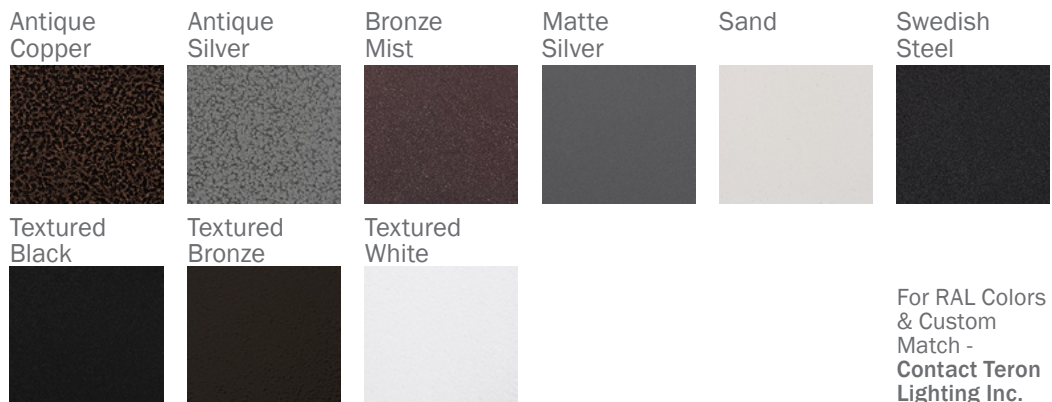

FINISHES

For RAL Colors & Custom Match - Contact Teron Lighting Inc.