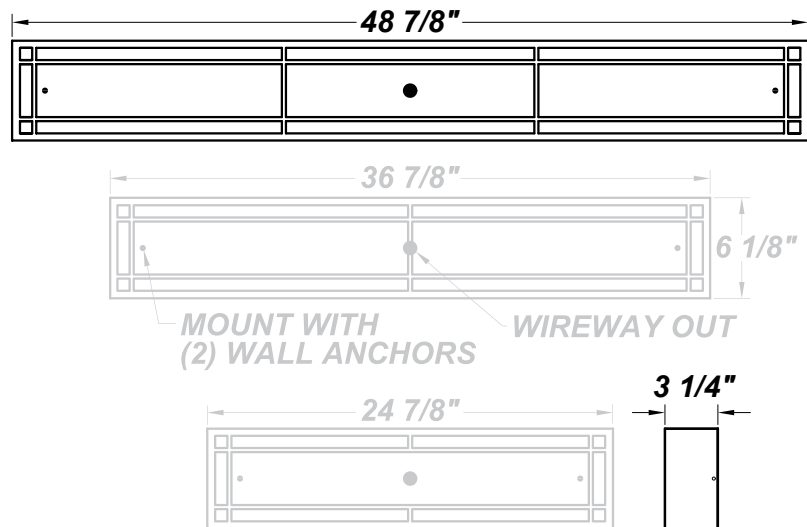

BARTON CREEK LED 48"

Architectural Indoor

PROJECT:	
TYPE:	
PO#:	QTY:
COMMENTS:	

FEATURES

- ADA Compliant
- CSA Listed Damp Location For Wall or Ceiling Mounting
- Emergency Battery Available
- LED Light Fixture
- Luminous White Acrylic Panels
- Mounts Directly to Surface w/ Two Wall Anchors (Not Included)
- Steel Housing w/ Swedish Steel Powder Coat Finish
- Steel Mounting Pan w/ Hi-Reflectance White Powder Coat Finish
- Steel Reflector w/ Hi-Reflectance White Powder Coat Finish

LINE DRAWING

LINE DRAWING NOT TO SCALE

FINISHES

Antique Copper

Antique Silver

Bronze Mist

Matte Silver

Sand

Swedish Steel

Textured Black

Textured Bronze

Textured White

For RAL Colors & Custom Match - Contact Teron Lighting Inc.