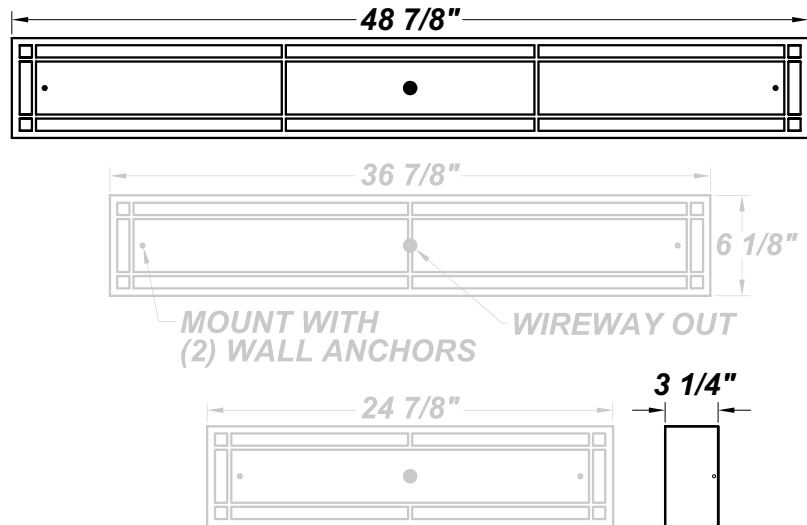

LINE DRAWING

LINE DRAWING NOT TO SCALE