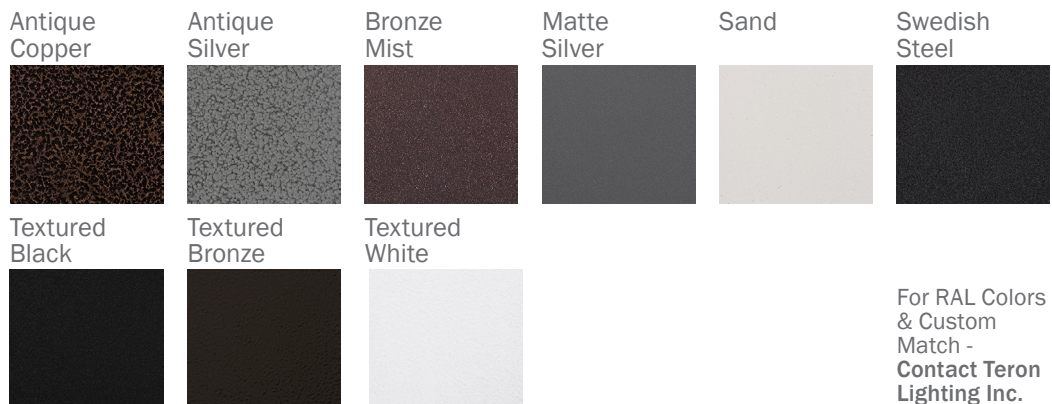

BARTON CREEK LED 24"

Architectural Indoor

PROJECT:	
TYPE:	
PO#:	QTY:
COMMENTS:	

FEATURES

- ADA Compliant
- CSA Listed Damp Location For Wall or Ceiling Mounting
- LED Light Fixture
- Luminous White Acrylic Panels
- Mounts Directly to Surface w/ Two Wall Anchors (Not Included)
- Steel Housing w/ Swedish Steel Powder Coat Finish
- Steel Mounting Pan w/ Hi-Reflectance White Powder Coat Finish
- Steel Reflector w/ Hi-Reflectance White Powder Coat Finish

LINE DRAWING

FINISHES