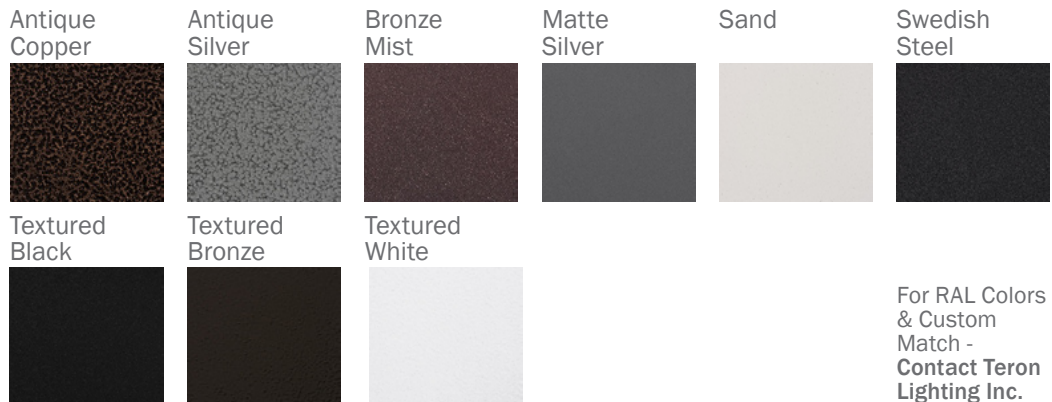

BARTON CREEK LED 24"

Architectural Indoor

PROJECT:	
TYPE:	
PO#:	QTY:
COMMENTS:	

FEATURES

- Steel Housing w/ Swedish Steel Powder Coat Finish
- Steel Mounting Pan w/ Hi-Reflectance White Powder Coat Finish
- Luminous White Acrylic Panels
- Steel Reflector w/ Hi-Reflectance White Powder Coat Finish
- Mounts Directly to Surface w/ Two Wall Anchors (Not Included)
- ADA Compliant
- CSA Listed Damp Location For Wall or Ceiling Mounting
- LED Light Fixture

LINE DRAWING

FINISHES