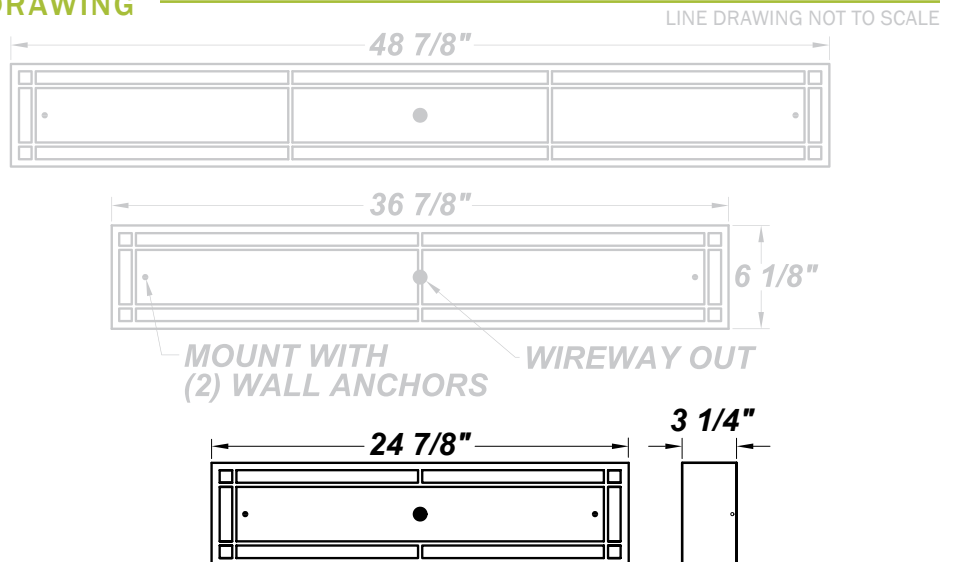

LINE DRAWING