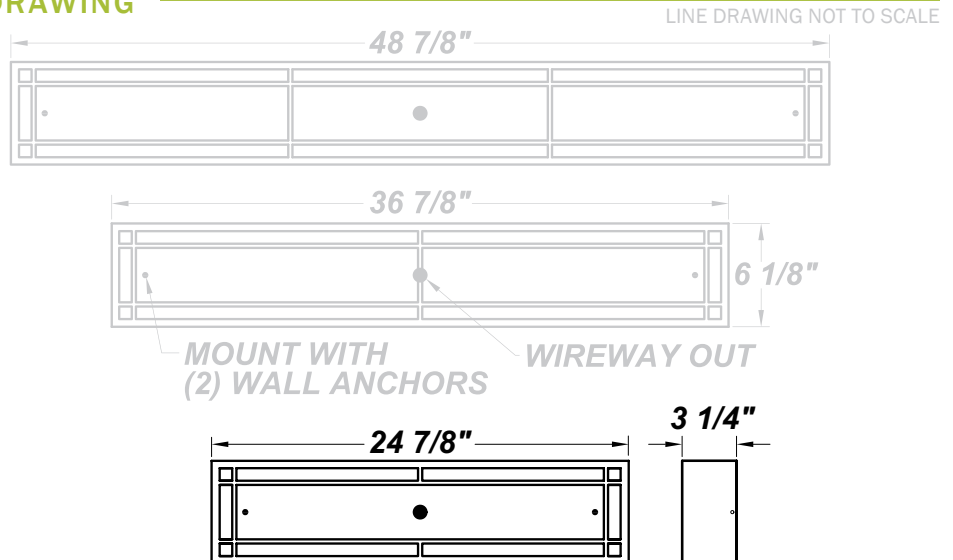

BARTON CREEK LED 24"

Architectural Indoor

PROJECT:	
TYPE:	
PO#:	QTY:
COMMENTS:	

FEATURES

- Steel Housing w/ Swedish Steel Powder Coat Finish
- Steel Mounting Pan w/ Hi-Reflectance White Powder Coat Finish
- Luminous White Acrylic Panels
- Steel Reflector w/ Hi-Reflectance White Powder Coat Finish
- Mounts Directly to Surface w/ Two Wall Anchors (Not Included)
- ADA Compliant
- CSA Listed Damp Location For Wall or Ceiling Mounting
- LED Light Fixture

LINE DRAWING